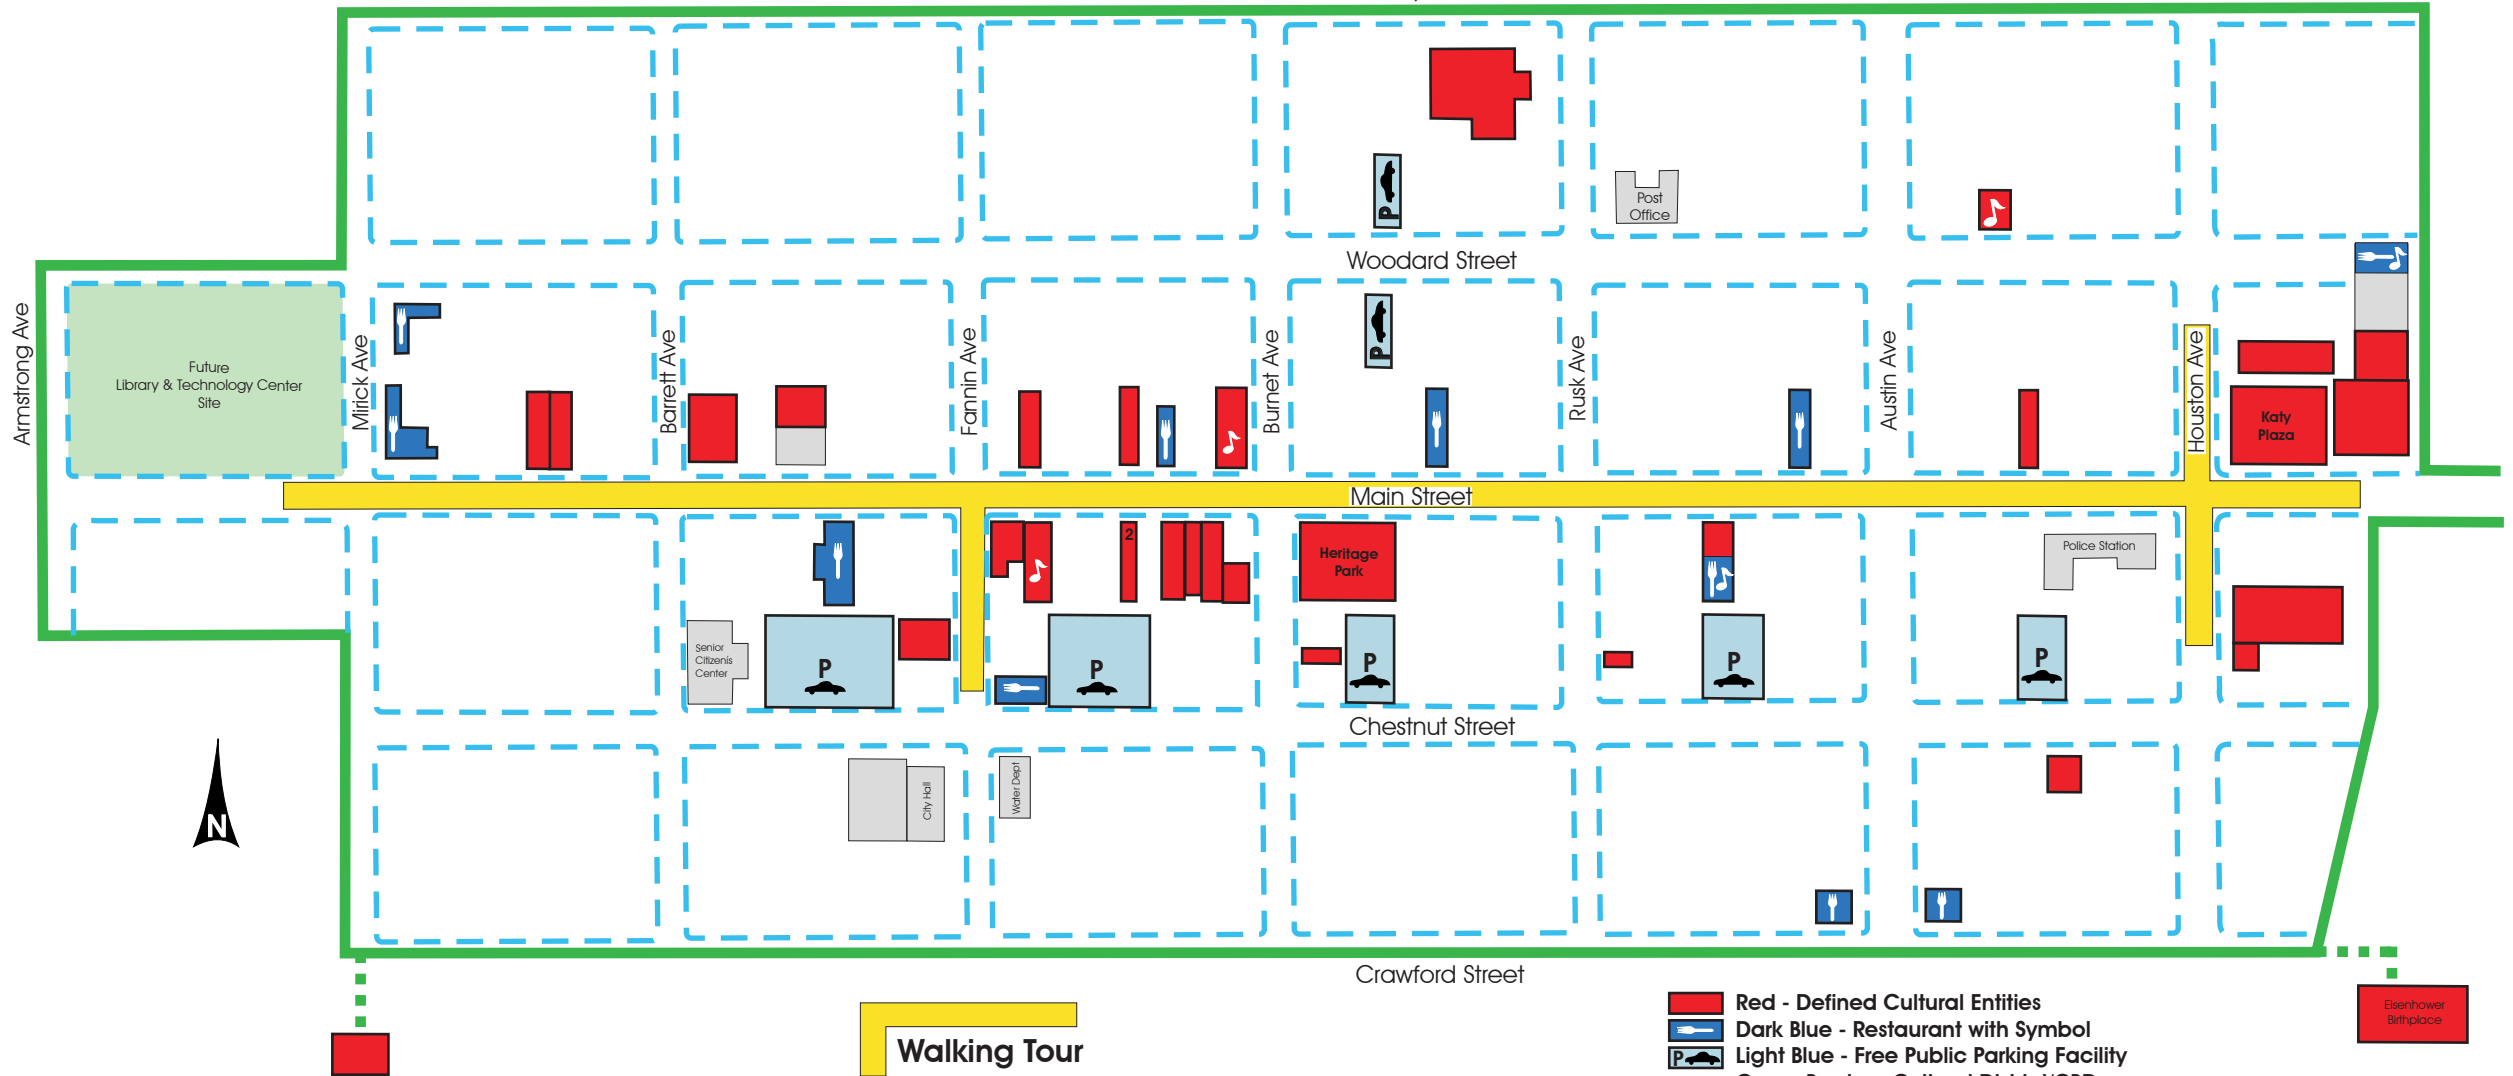

Denison Arts & Cultural District - Walking Tour -

In Proximity to Cultural Resources, Restaurants & Parking

700 West

600 West

500 West

400 West

300 West

200 West

100 West

100 East

- Red - Defined Cultural Entities
- Dark Blue - Restaurant with Symbol
- P Light Blue - Free Public Parking Facility
- Green Border - Cultural District/CBD
- 🎵 Music Venue with Symbol

Walking Tour

Eisenhower Birthplace